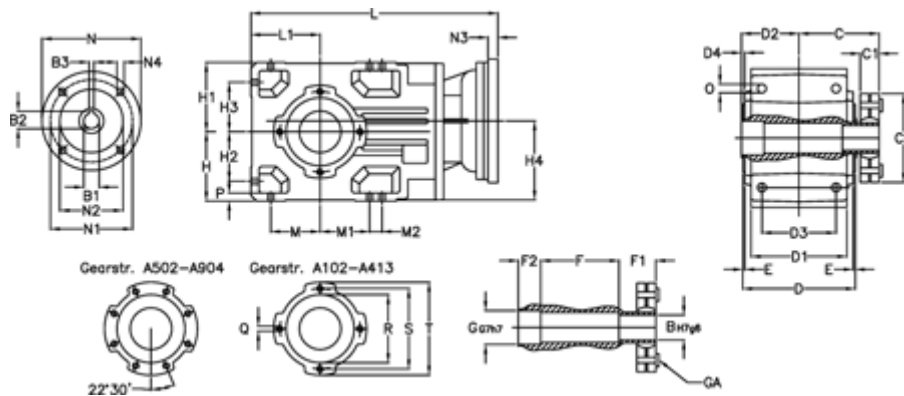

Article number: 296000501865220
 Description: Bevel helical gearbox
 A052US-18,6-P63B5

Measures

B = 25	D1 = 97	F2 = 34	L = 206.0	N3 = 7
B1 = 11	D2 = 52	G = 27	L1 = 58	N4 = 9,5
B2 = 12.8	D3 = 80	GA = 14,5 NM	M = 37.5	O = 9.0
B3 = 4	d4 = 2.0	H = 58	M1 = 37.5	P = 8
C = 91.5	Description = A052 US-xx P63 B5	H1 = 63	M2 = 9	Q = M8x14
C1 = -	E = 2.0	H2 = 37.5	N = 140	R = 68
C2 = 68.0	F = 63.5	H3 = 37.5	N1 = 115	S = 85
D = 99	F1 = 34.0	H4 = 80.5	N2 = 95	T = 101